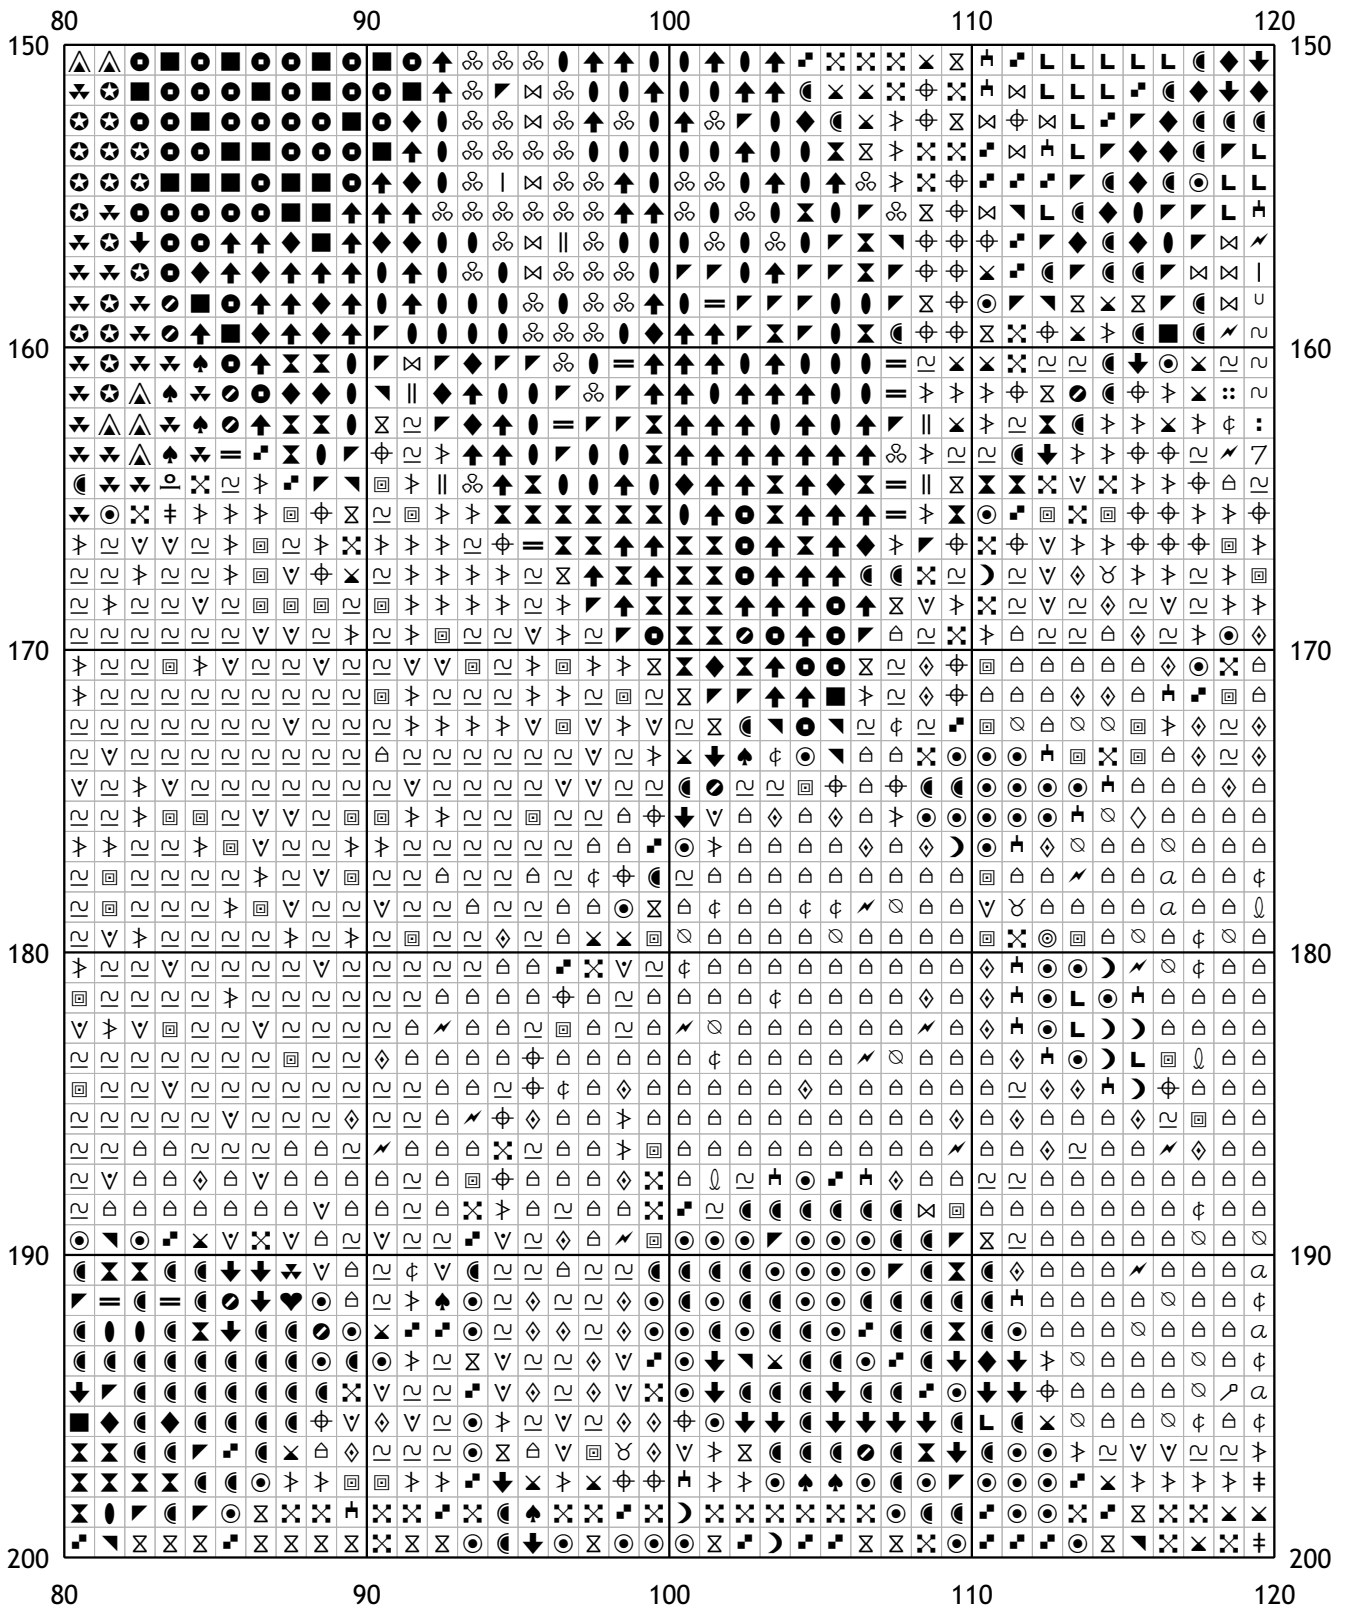

40	50	60	70	80	
150					150
160					160
170					170
180					180
190					190
200					200
40	50	60	70	80