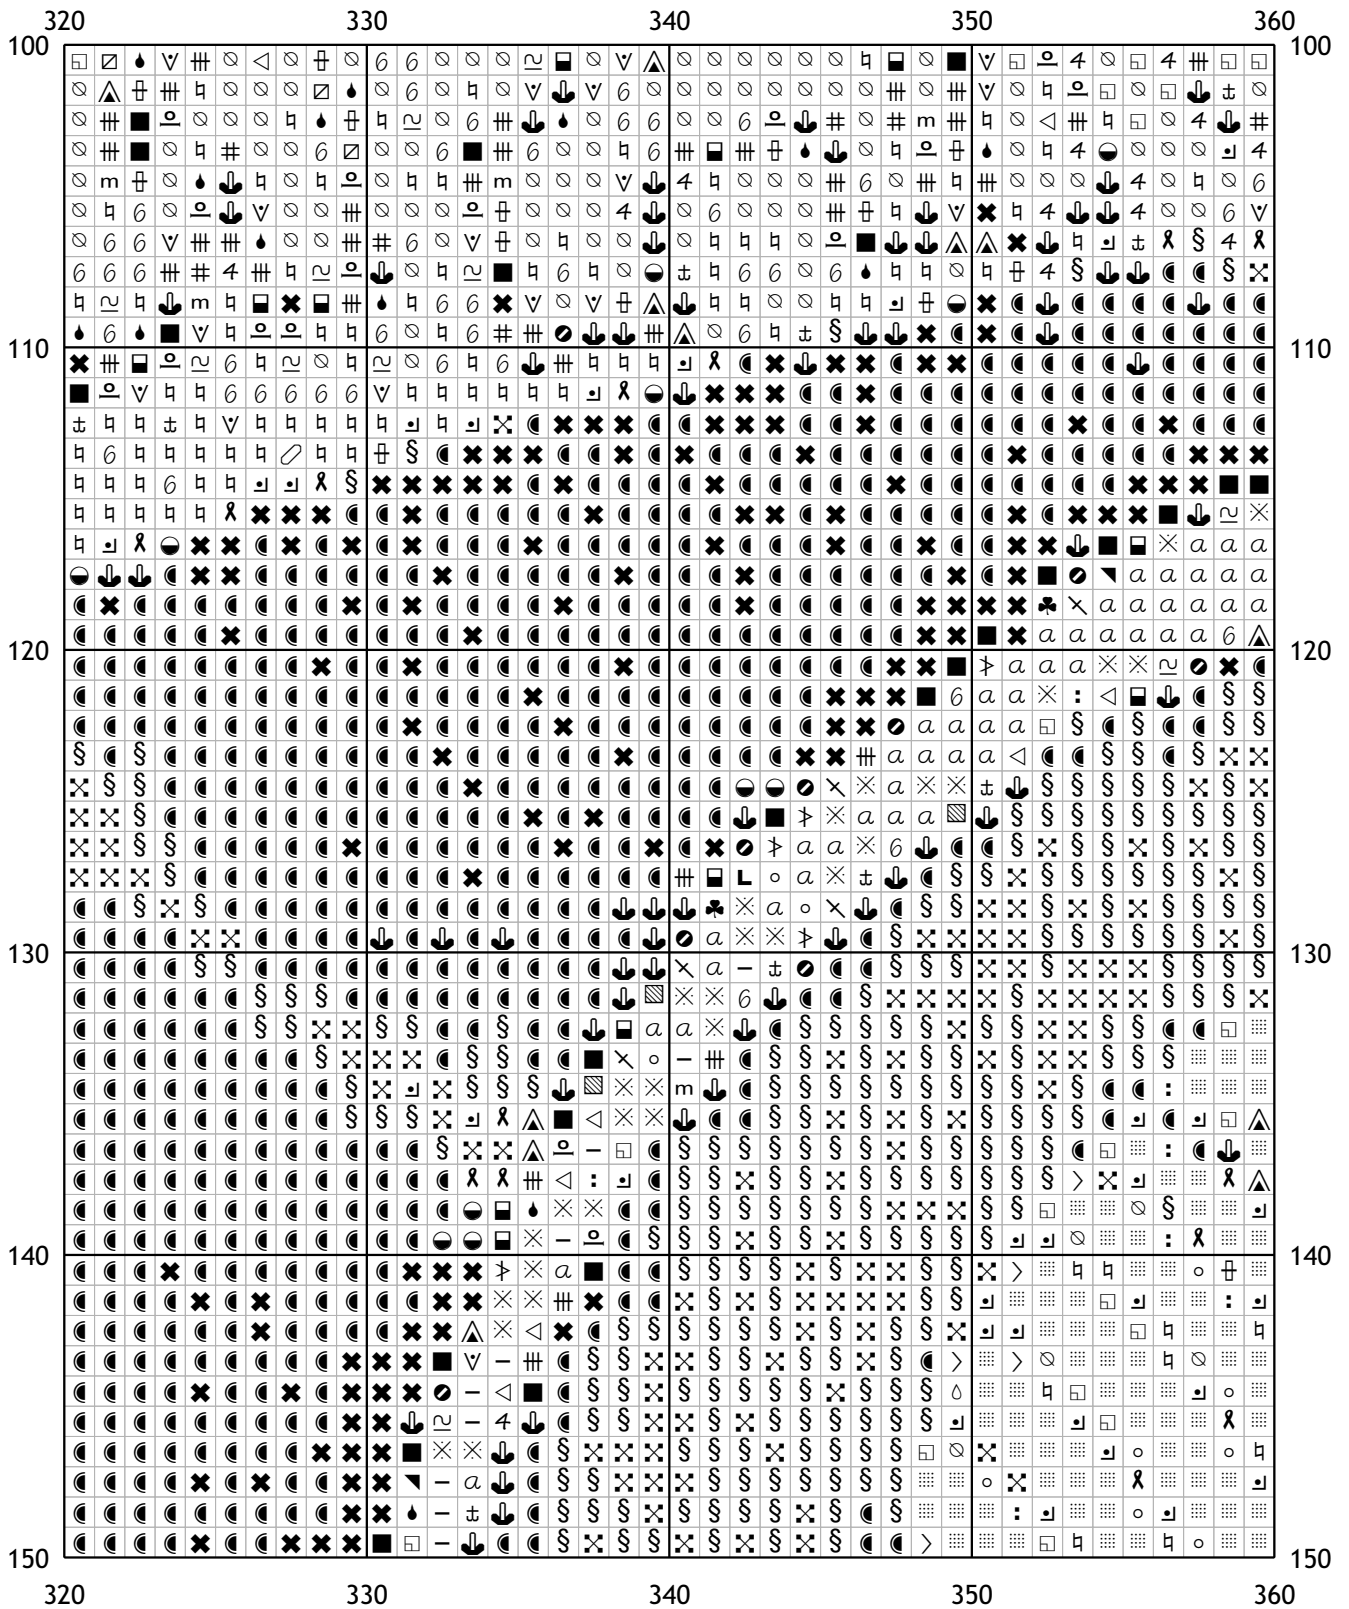

280	290	300	310	320
100	100	100	100	100
110	110	110	110	110
120	120	120	120	120
130	130	130	130	130
140	140	140	140	140
150	150	150	150	150
280	290	300	310	320