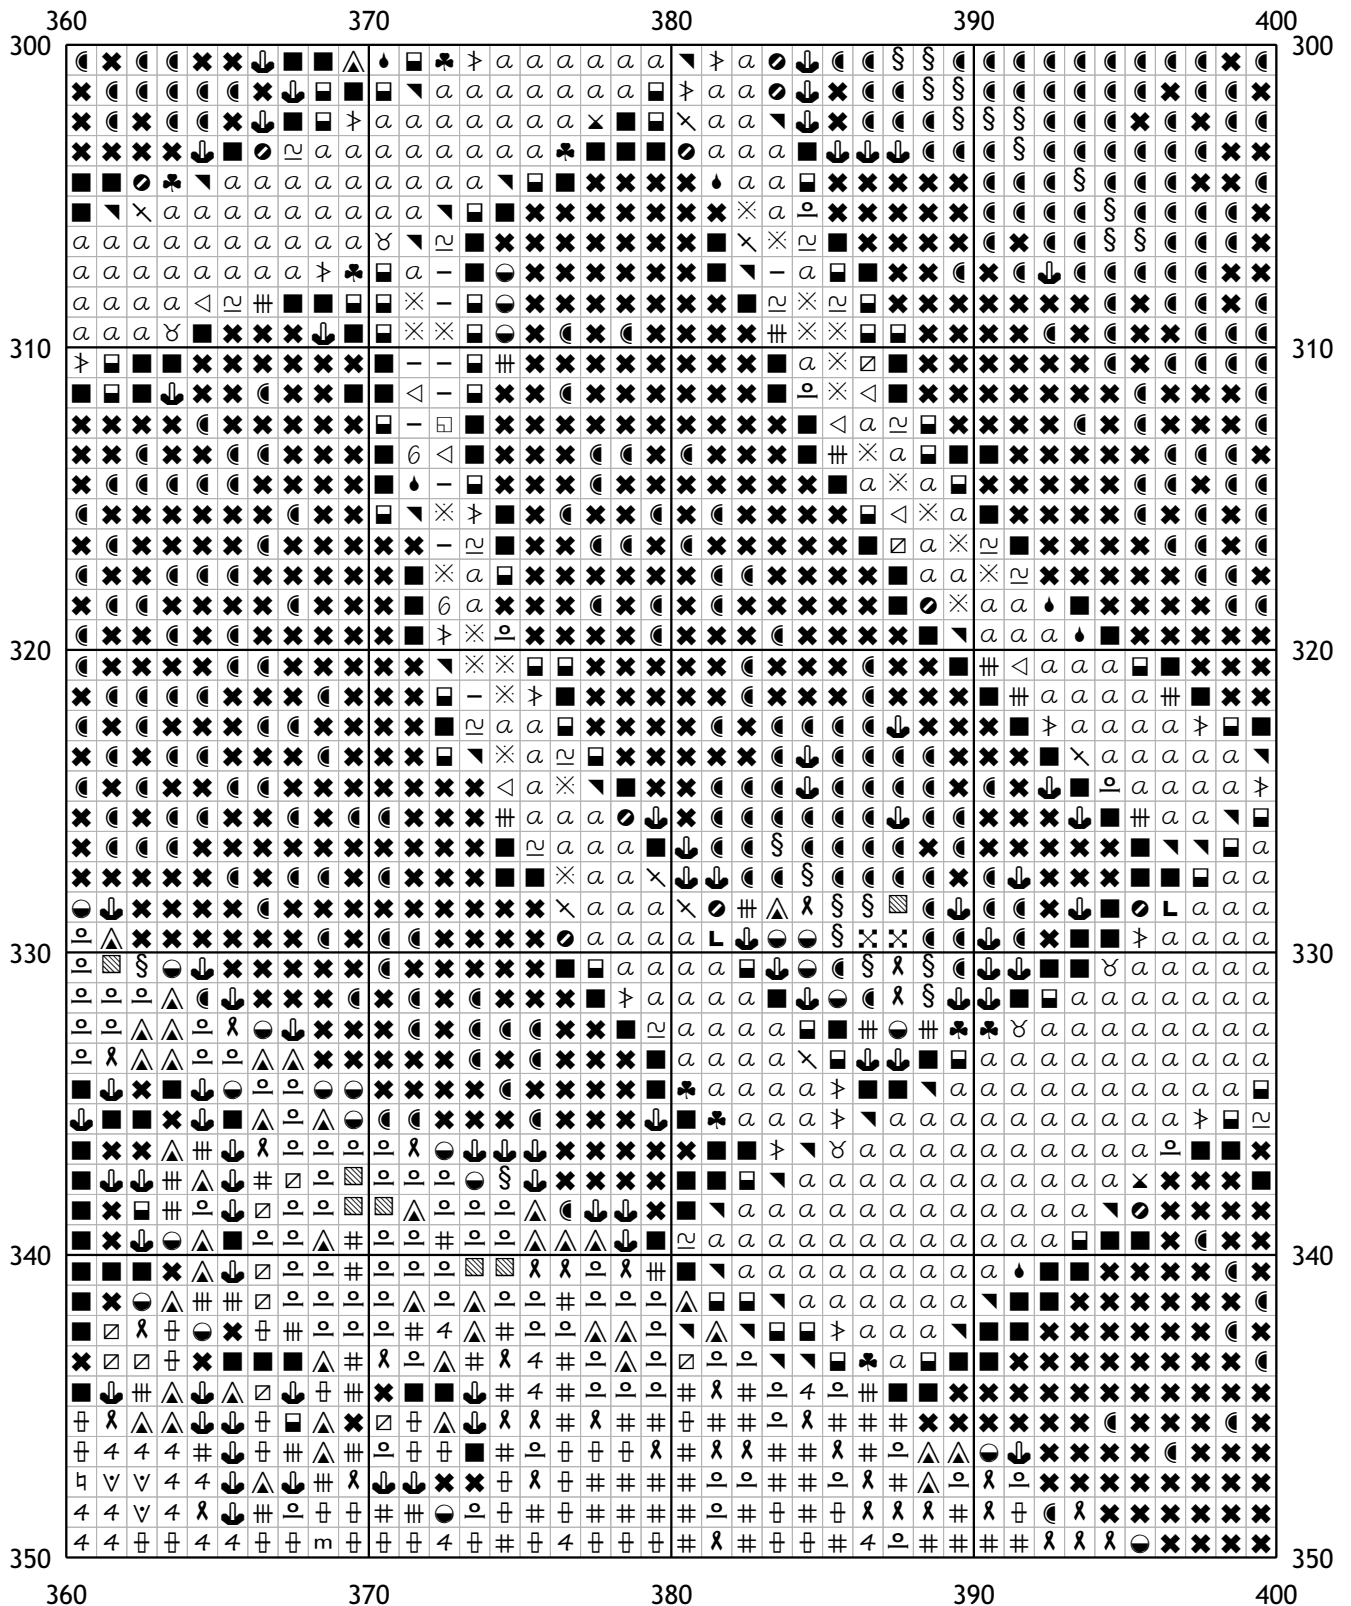

320	330	340	350	360
300	310	320	330	340
350	360	370	380	390
320	330	340	350	360