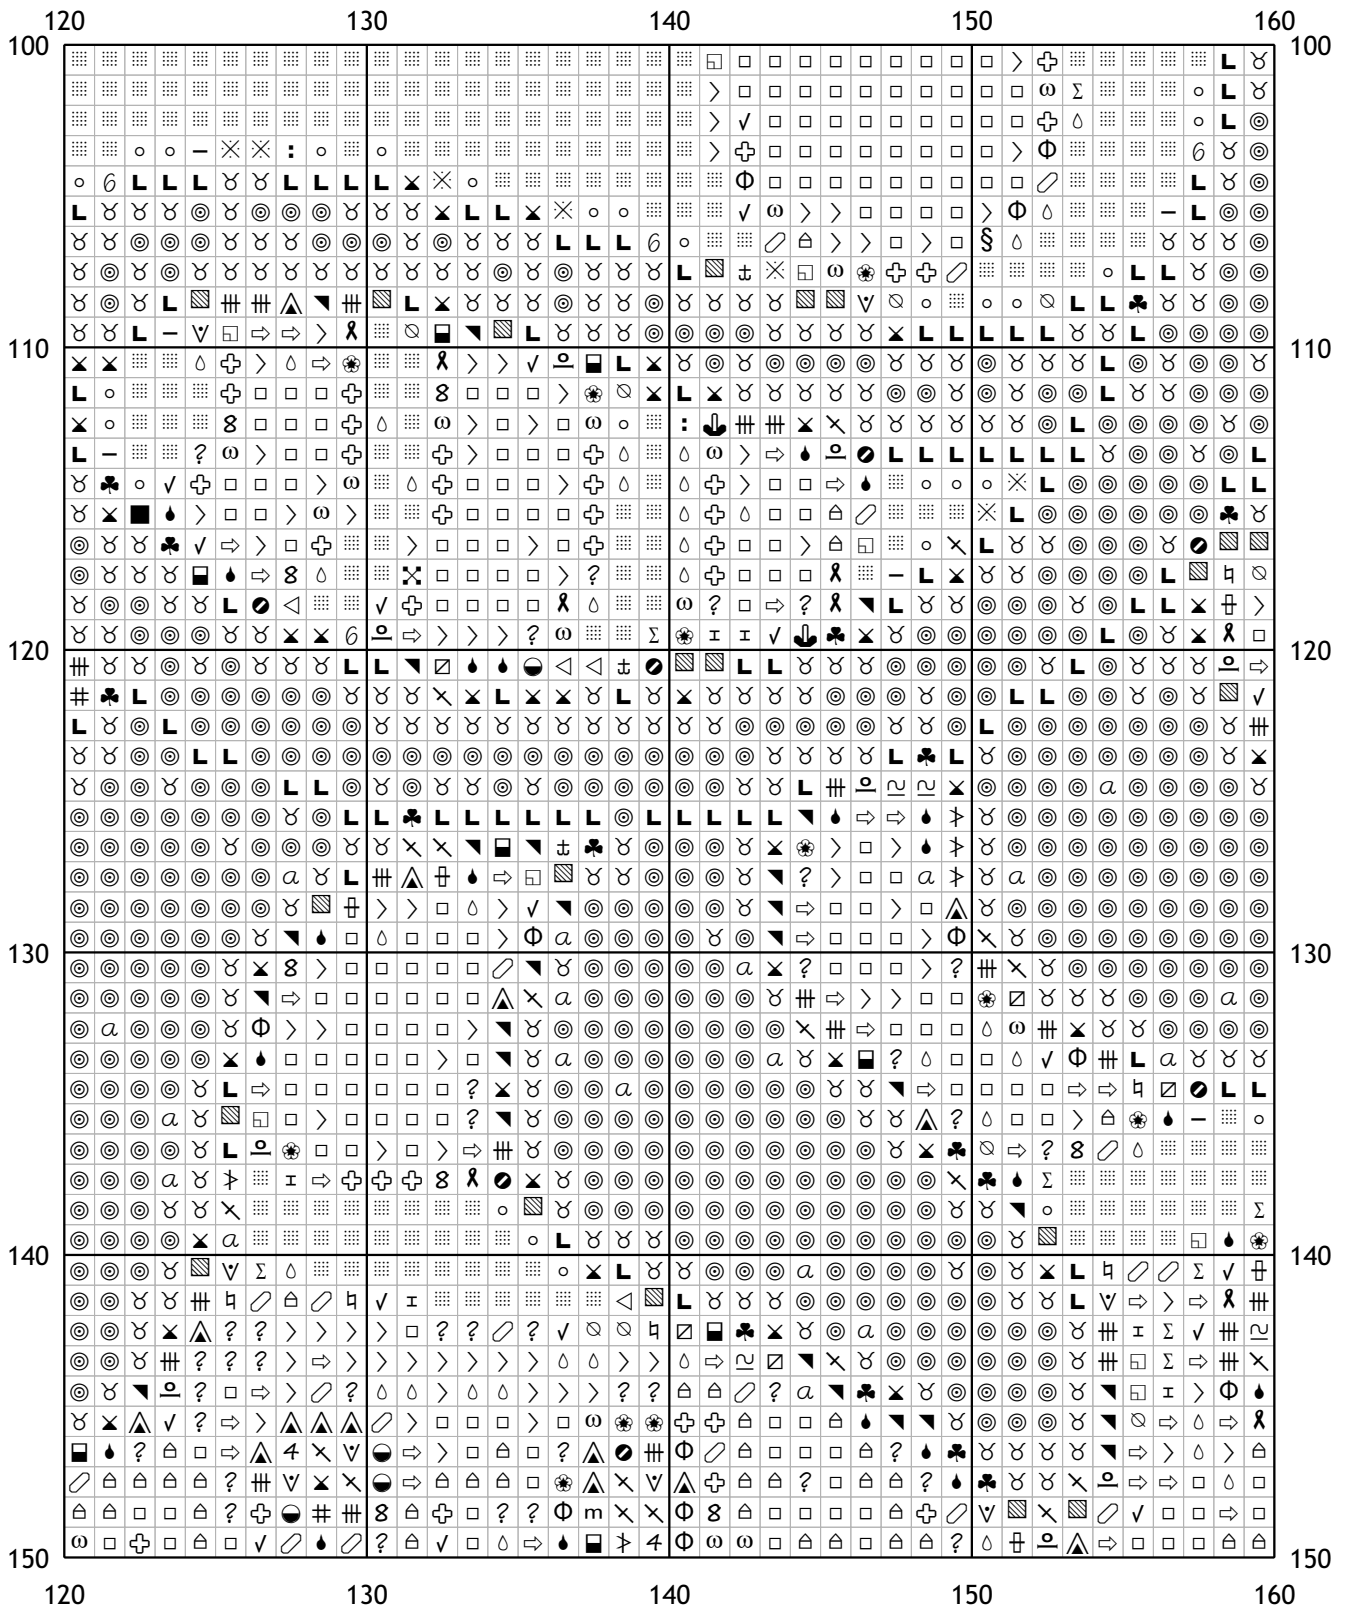

The image displays a large grid of 150 rows and 120 columns, used for cross-stitching. The grid is divided into sections by row and column numbers. Each cell in the grid contains a small symbol or icon, which serves as a key for the cross-stitching pattern. The symbols include various geometric shapes, letters, and symbols from different alphabets, arranged in a complex, repeating pattern. The grid is labeled with numbers 80, 90, 100, 110, and 120 along the top and bottom edges, and 100, 110, 120, 130, 140, and 150 along the left and right edges.